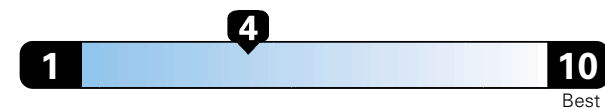

2 DODGE 0 DURANGO GT BLACKTOP AWD 2 1

For more information visit: www.dodge.com
or call 1-800-4ADODGE

FCA US LLC

THIS VEHICLE IS MANUFACTURED TO MEET SPECIFIC UNITED STATES REQUIREMENTS. THIS VEHICLE IS NOT MANUFACTURED FOR SALE OR REGISTRATION OUTSIDE OF THE UNITED STATES.

MANUFACTURER'S SUGGESTED RETAIL PRICE OF THIS MODEL INCLUDING DEALER PREPARATION

Base Price: **$39,270**

DODGE DURANGO GT AWD
Exterior Color: Billet Clear-Coat Exterior Paint
Interior Color: Black Interior Color
Interior: Leather Suede Bucket Seats
Engine: 3.6L V6 24V VVT Pentastar Engine
Transmission: 8-Speed Automatic 850RE Transmission

STANDARD EQUIPMENT (UNLESS REPLACED BY OPTIONAL EQUIPMENT)

FUNCTIONAL/SAFETY FEATURES
Advanced Multistage Front Air Bags
Supplemental Side Curtain All Rows Air Bags
Supplemental Front Seat-Mounted Side Air Bags
Driver Inflatable Knee-Bolster Air Bag
Heavy-Duty 4-Wheel Disc Anti-Lock Brakes
Rain-Brake Support
4-Wheel Traction Control
Selectable Steering Modes
Speed Control
ParkView® Rear Back-Up Camera
Parksense® Rear Park-Assist with Stop
Remote-Proximity Keyless-Entry
Push-Button Start
Sentry Key® Theft Deterrent System
Push-Push Fuel Filler Door
Capless Fuel-Fill
24.6-Gallon Fuel Tank

INTERIOR FEATURES
Cloth Bucket Seats with Shift Insert
8.4-Inch Touchscreen Display

OPTIONAL EQUIPMENT (May Replace Standard Equipment)
Customer Preferred Package 2BE **$4,000**